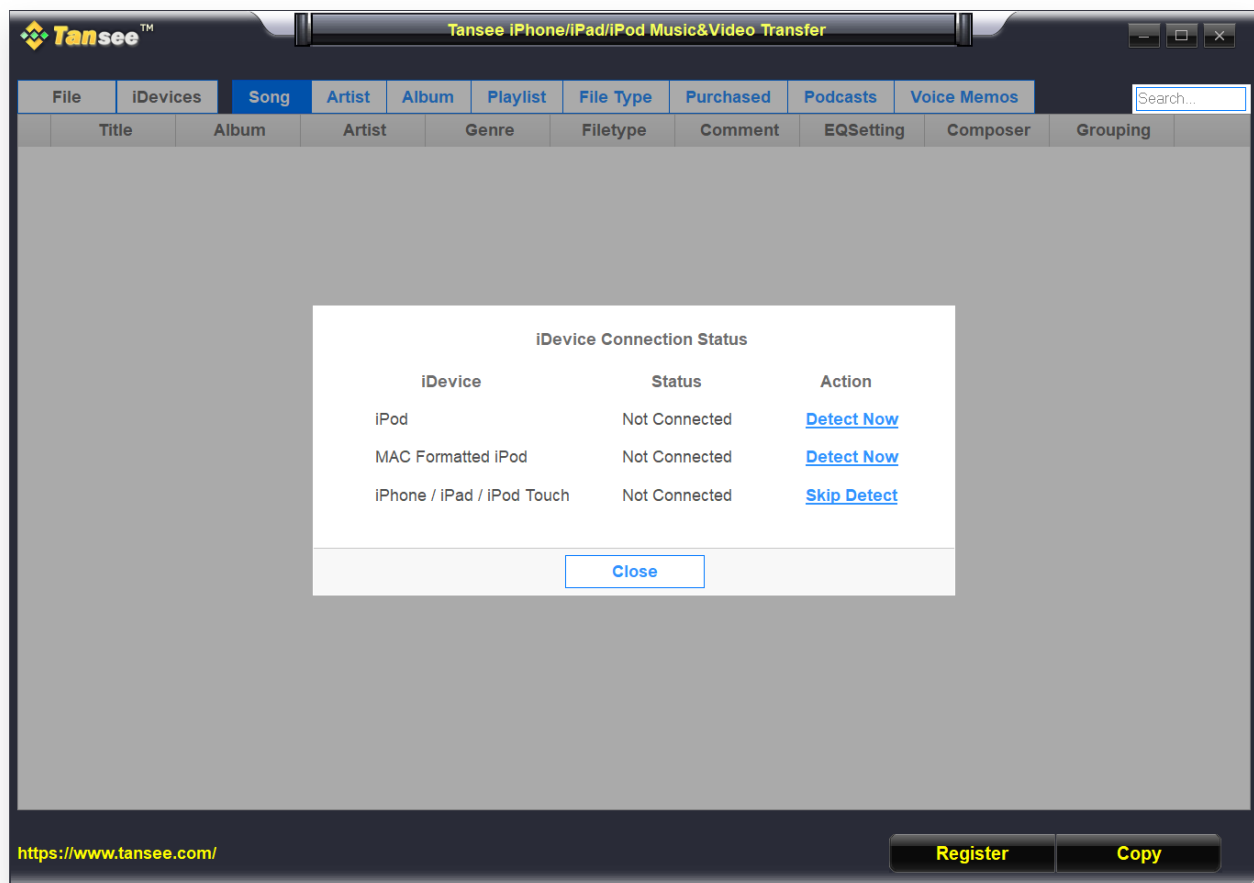

Comment transférer de la musique et des vidéos d'un iPhone vers un PC ?

- 1** Please download and install the latest version of Tansee iOS Music & Video Transfer [here](#).
Additionally, ensure that you have installed the [latest version of iTunes](#) and verified that it is able to read your iPhone, iPad or iPod Touch.
 - 2** Open Tansee iOS Music & Video Transfer on your computer.
 - 3** Connect your iPhone or iPad or iPod to your PC with a USB cable.
Tansee will show an Import screen with all the songs and videos that are on your connected device.
- If asked, unlock your iOS or iPadOS device using your passcode. If you see a prompt on your iOS or iPadOS device asking you to Trust This Computer, tap Trust to continue.
- 4** After Tansee displays all songs and videos, choose files you would like to copy, and click the button labeled "Copy" which can be found at the bottom of the screen.